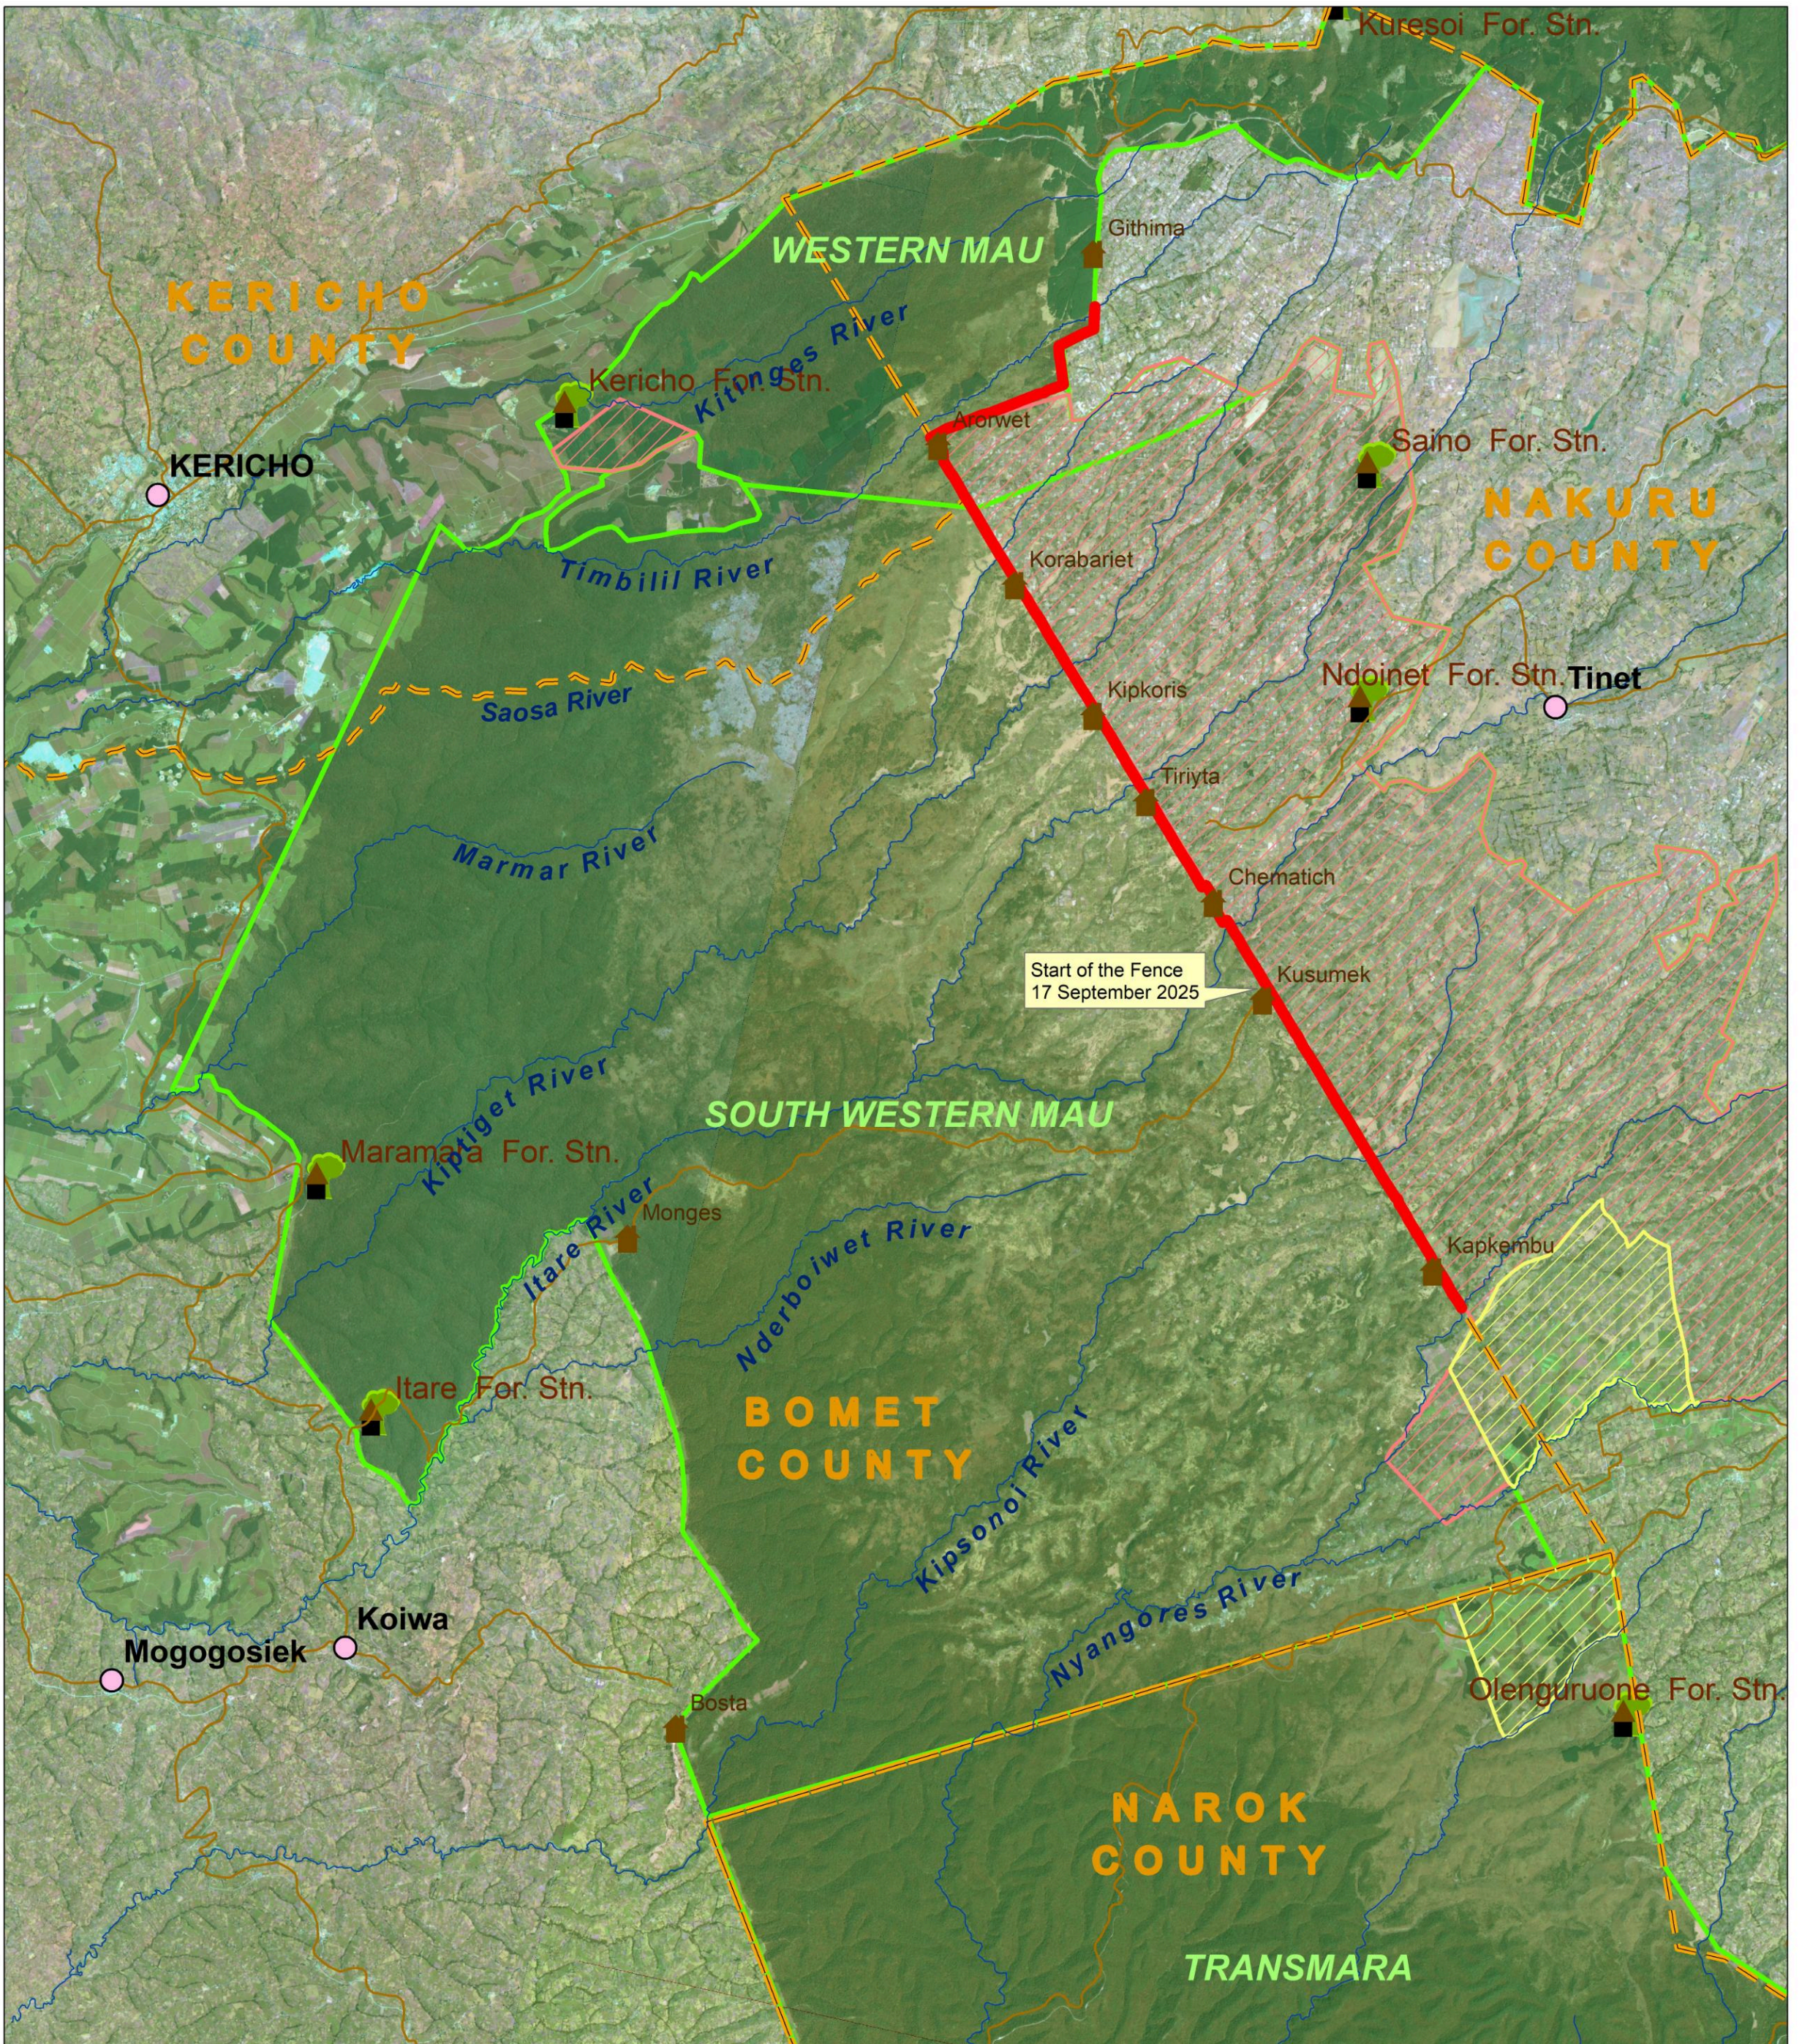

SOUTH WESTERN MAU FOREST RESERVE

FENCE PROGRESS MAP - 9 APRIL 2026

Start of the Fence
17 September 2025

Legend

- Fence built
- River
- Road
- - - County
- Forest station
- Outposts
- Unformalized excision
- 2001 forest excision
- Mau Forests Complex